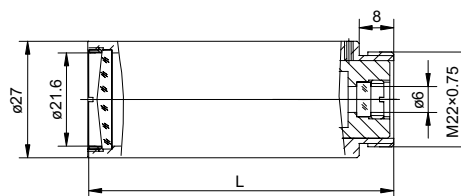

COMPACT BEAM EXPANDER

A laser beam expander is designed to increase the diameter of a collimated input beam to a larger collimated output beam. EK SMA OPTICS offers compact Galilean type beam expanders for 1064 nm, 532 nm and 355 nm wavelengths. Compact beam expander has the possibility to be adjusted for the input beam divergence angle to obtain collimated, divergent or focused beam at the output.

Specifications

Lens material	AR coated Fused Silica Lenses
Screw Size	M22x0.75

Wavelength, nm	Expansion ratio	Beam expander size L, mm	Transmission, %	Catalogue number	Price, EUR
1064	2X	51	>96	160-0021	235
1064	2.5X	51	>96	160-0251	235
1064	3X	68	>96	160-0031	235
1064	4X	75	>96	160-0041	235
1064	5X	73	>96	160-0051	235
1064	6X	75	>96	160-0061	235
1064	8X	77	>96	160-0081	235
1064	10X	70	>96	160-0101	235
532	2X	51	>96	160-0022	235
532	2.5X	51	>96	160-0252	235
532	3X	68	>96	160-0032	235
532	4X	75	>96	160-0042	235
532	5X	73	>96	160-0052	235
532	6X	75	>96	160-0062	235
532	8X	77	>96	160-0082	235
532	10X	70	>96	160-0102	235
355	4X	75	>96	160-0043	250
355	6X	75	>96	160-0063	250
355	8X	68	>96	160-0083	250
355	10X	71	>96	160-0103	250

Compact beam expanders of other expansion ratio are available upon request.

Related Product

Large Rod Small Mounting Clamp (aluminium) 810-0062A
Find more at EksmaOptics.com

ZOOM BEAM EXPANDER

Features

- Adjustable 1X – 8X or 2X – 8X expansion ratio
- Adjustable divergence
- Galilean design

Wavelength, nm	Expansion ratio	Input Clear Aperture, mm	Output Clear Aperture, mm	Length, mm	Catalogue number	Price, EUR
1064	1x-8x	12	33	162	165-1181	860
1064	2x-8x	12	33	143.3	165-1281	860
532	1x-8x	12	33	162	165-1185	860
532	2x-8x	12	33	139.9	165-1285	860
355	1x-8x	12	33	162	165-1183	1120
355	2x-8x	12	33	158.5	165-1283	860