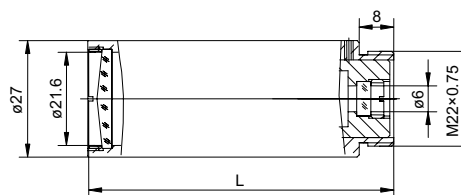

COMPACT BEAM EXPANDER

A laser beam expander is designed to increase the diameter of a collimated input beam to a larger collimated output beam. EK SMA OPTICS offers compact Galilean type beam expanders for 1064 nm, 532 nm and 355 nm wavelengths. Compact beam expander has the possibility to be adjusted for the input beam divergence angle to obtain collimated, divergent or focused beam at the output.

SPECIFICATIONS

Lens material	AR coated Fused Silica Lenses
Screw Size	M22×0.75

Wavelength, nm	Expansion ratio	Beam expander size L, mm	Transmission, %	Catalogue number	Price, EUR
1064	2X	51	>96	160-0021	235
1064	2.5X	51	>96	160-0251	235
1064	3X	68	>96	160-0031	235
1064	4X	75	>96	160-0041	235
1064	5X	73	>96	160-0051	235
1064	6X	75	>96	160-0061	235
1064	8X	77	>96	160-0081	235
1064	10X	70	>96	160-0101	235
532	2X	51	>96	160-0022	235
532	2.5X	51	>96	160-0252	235
532	3X	68	>96	160-0032	235
532	4X	75	>96	160-0042	235
532	5X	73	>96	160-0052	235
532	6X	75	>96	160-0062	235
532	8X	77	>96	160-0082	235
532	10X	70	>96	160-0102	235
355	4X	75	>96	160-0043	250
355	6X	75	>96	160-0063	250
355	8X	68	>96	160-0083	250
355	10X	71	>96	160-0103	250

RELATED PRODUCT

Large Rod Small Mounting Clamp (aluminium) 810-0062A

Find more at EksmaOptics.com

Compact beam expanders of other expansion ratio are available upon request.

ZOOM BEAM EXPANDER

FEATURES

- › Adjustable 1X – 8X or 2X – 8X expansion ratio
- › Adjustable divergence
- › Galilean design

Wavelength, nm	Expansion ratio	Input Clear Aperture, mm	Output Clear Aperture, mm	Length, mm	Catalogue number	Price, EUR
1064	1x-8x	12	33	162	165-1181	860
1064	2x-8x	12	33	143.3	165-1281	860
532	1x-8x	12	33	162	165-1185	860
532	2x-8x	12	33	139.9	165-1285	860
355	1x-8x	12	33	162	165-1183	1120
355	2x-8x	12	33	158.5	165-1283	860