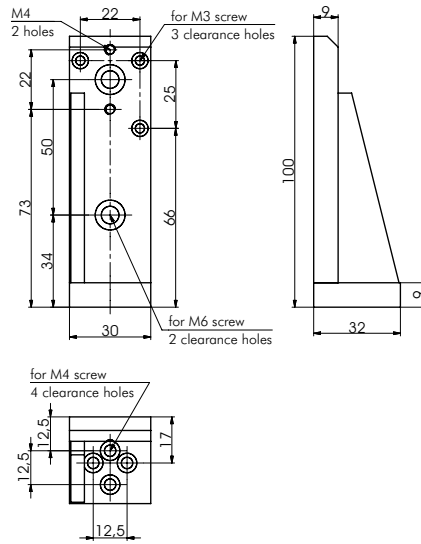

810-0150-01

ANGLE BRACKET

960-0050 xyz

- Designed to be used with:
 - Narrow (width 30 mm) Aluminium Translation Stages 860-0060-05
 - Narrow Motorized Translation Stage 960-0050

Code	Price, EUR
810-0150-01	49

OPTICAL TABLES

BRACKETS & RAILS

BASE MOUNTS & ACCESSORIES

OPTICAL MOUNTS

OPTICAL POSITIONERS

BASE POSITIONERS

TRANSLATION & ROTATION STAGES

ADJUSTMENT SCREWS