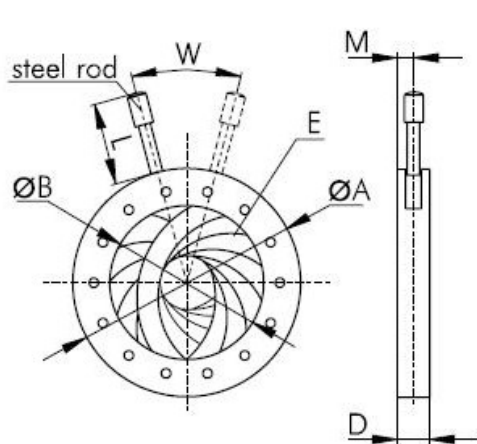

993 Series STANDARD IRIS DIAPHRAGM WITH RETAINER

- A – Outer diameter
- B – Maximum Aperture
- C – Minimum Aperture
- D – Thickness
- E – Number of Leaves

Please note that this model has no mounting holes.

Code	A	B	C	D	E	L	M	W	Leaves
993-1207-AR	12 mm	7 mm	0.5 mm	4 mm	8	6 mm	2.4 mm	88 mm	Spring steel with AR coating
993-1207-N	12 mm	7 mm	0.5 mm	4 mm	8	6 mm	2.4 mm	88 mm	Spring steel, black finished