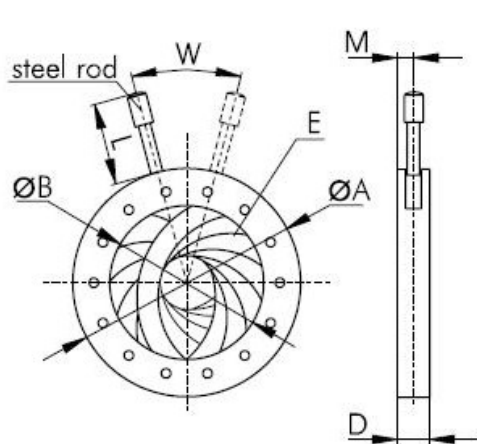

**993 Series      STANDARD IRIS DIAPHRAGM WITH RETAINER**

- A – Outer diameter
- B – Maximum Aperture
- C – Minimum Aperture
- D – Thickness
- E – Number of Leaves

Please note that this model has no mounting holes.

Code	A	B	C	D	E	L	M	W	Leaves
<b>993-1005-AR</b>	10 mm	5 mm	0.5 mm	4 mm	8	4 mm	2.4 mm	78 mm	Spring steel with AR coating
<b>993-1005-N</b>	10 mm	5 mm	0.5 mm	4 mm	8	4 mm	2.4 mm	78 mm	Spring steel, black finished