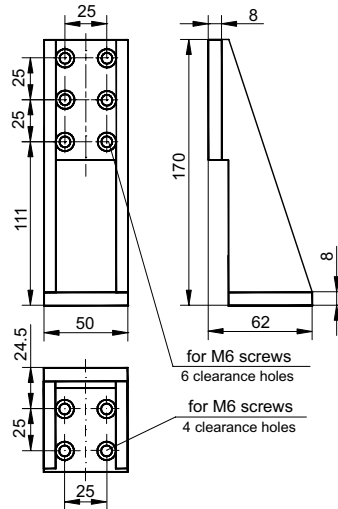

**810-0160****ANGLE BRACKET**

960-0060-08 xyz

960-0090

960-0060 series

860-0060 series

- Black anodized aluminium
- Designed to be used with:
  - Medium Aluminium Translation Stages  
860-0060-06, 860-0060-08, 860-0060-10
  - Medium Motorized Translation Stages  
960-0060-06, 960-0060-08, 960-0060-10, 960-0060-12
  - Motorized Translation Stages  
960-0090

Code	Weight, kg	Price, EUR
810-0160	0.45	68

OPTICAL TABLES

BRACKETS &amp; RAILS

BASE MOUNTS &amp; ACCESSORIES

OPTICAL MOUNTS

OPTICAL POSITIONERS

BASE POSITIONERS

TRANSLATION &amp; ROTATION STAGES

ADJUSTMENT SCREWS

MOTORIZED POSITIONERS